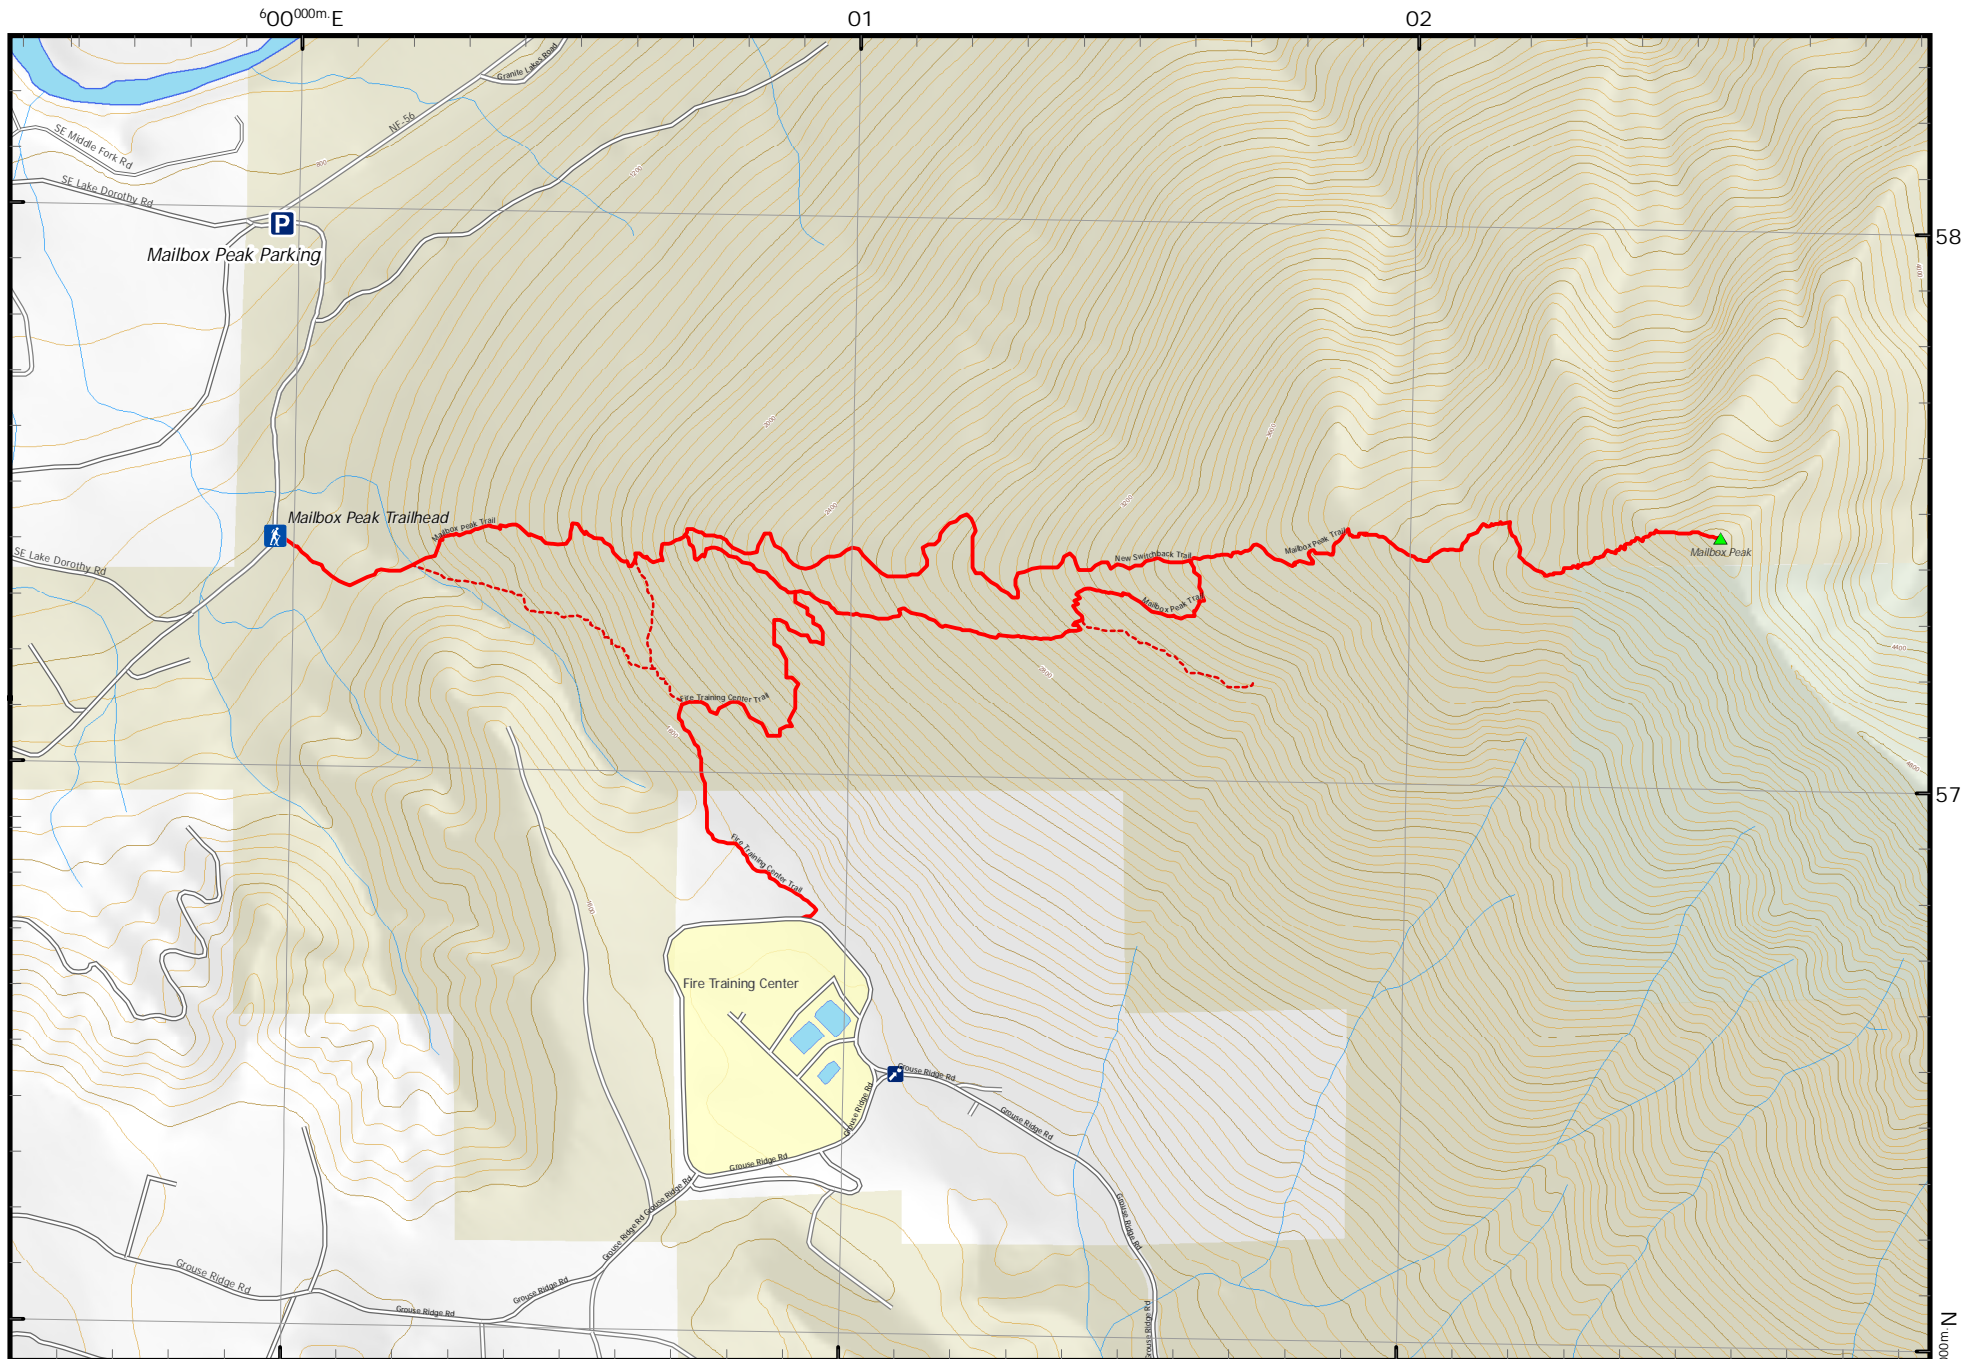

Mailbox Peak

Copyright © 2009 Jon F. Stanley
www.switchbacks.com

1/12/2009

0 0.25 0.5 Miles
1 inch = 1,667 feet

5256000m N