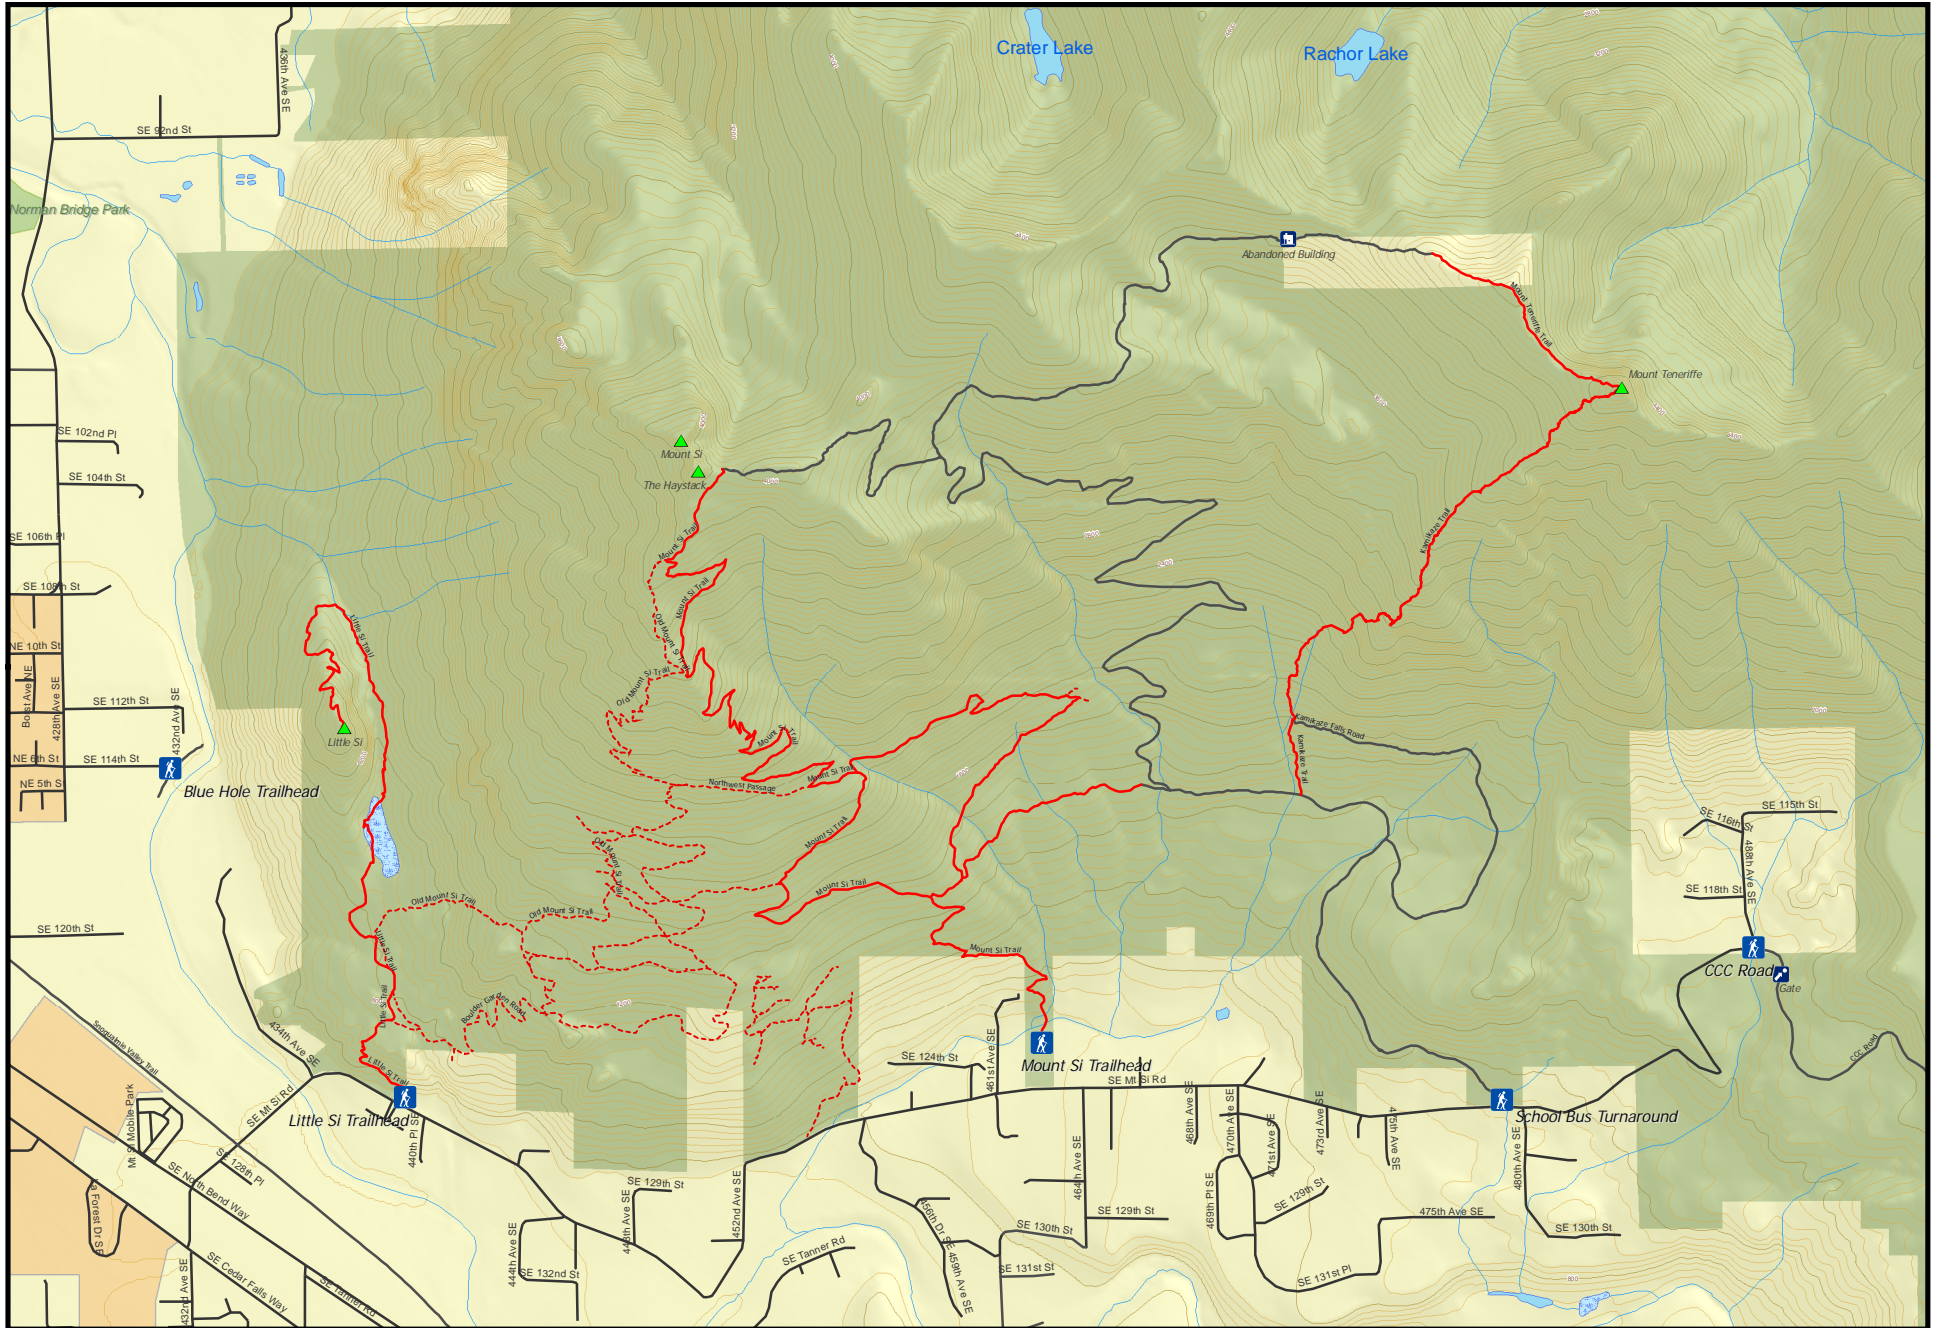

Mount Si and Mount Teneriffe

Copyright © 2007-2008 Jon F. Stanley
www.switchbacks.com/maps

11/1/2008

1 inch = 2,250 feet

Contour interval: 40 feet
UTM Zone 10N, WGS84